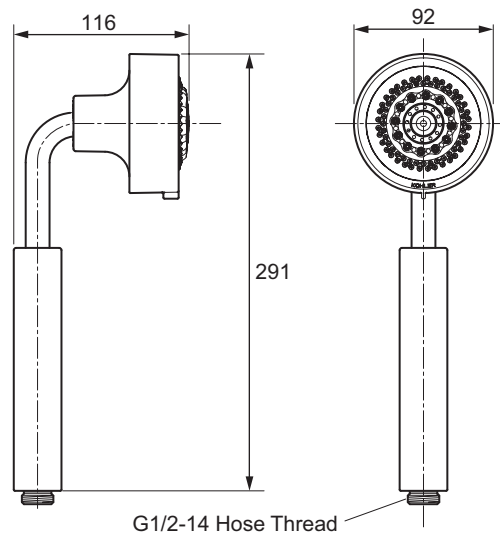

## Stillness Multifunction Handshower

973W

**Product Description:** Stillness multifunction handshower

**Product Dimensions:** W92 x H291 mm

**Colour/Finish:** Polished Chrome

**Material:** Chrome Plated

**Recommended Pressure:** 1.0 bar

**Product Weight (kg):** 1.9

**Guarantee (Years):** 5

**Dimensions (mm)****Kohler UK**

Sales and Technical:

+44 (0) 844 571 0048 (Calls cost 7p per minute plus your phone company's access charge)

info@kohler.co.uk